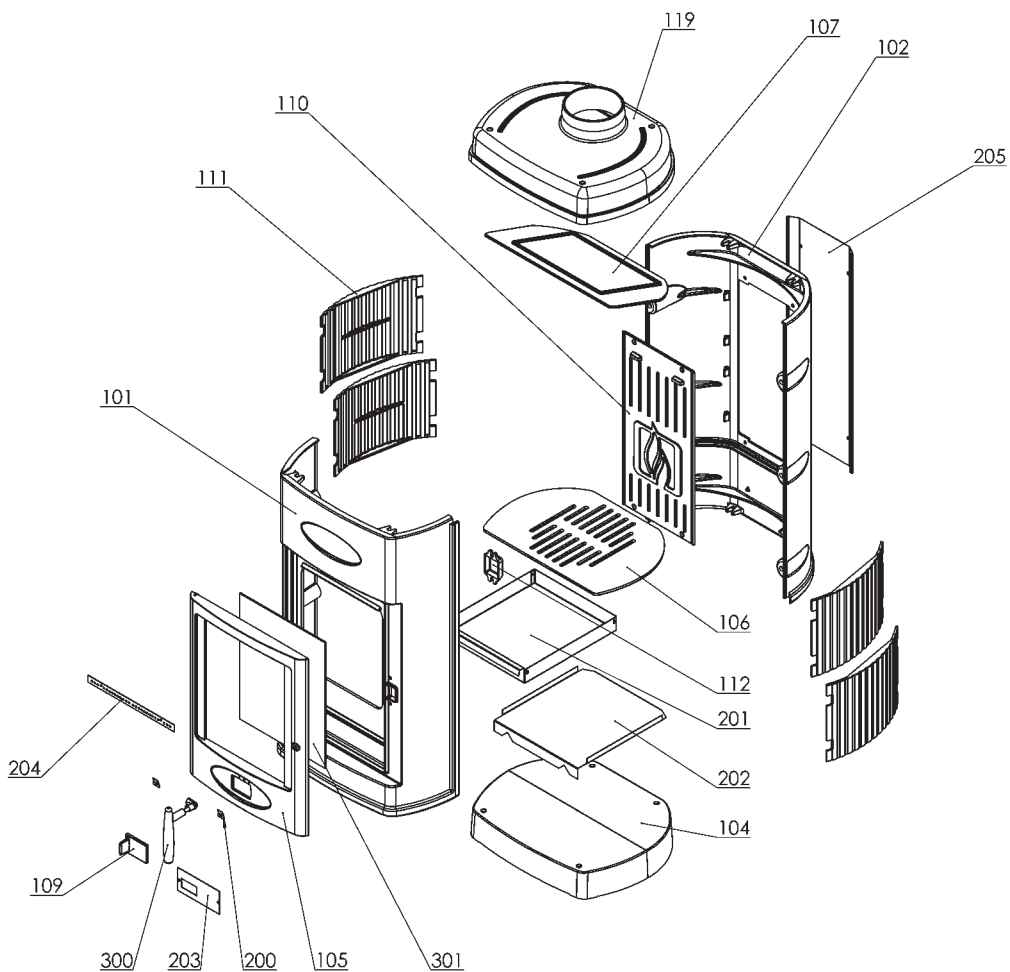

Plamen d.o.o. cannot be held accountable if the given guidelines are not observed. Plamen d.o.o. disclaims any responsibility for possible damages on objects and/or people due to improper use. It will not be held liable for possible consequences occurring due to unauthorized modifications to the appliance, nor for use of non-original spare parts.

Spare parts - accessories (page 51, Image 6):

Item No.	Designation	Casting ref.
101	FRONT PLATE	AU-101
102	REAR PLATE	AU-102
104	BASE	AU-104
105	DOOR	AU-105
106	ROST	AU-106
107	PARTITION	AU-107
109	AIR FLOW REGULATOR	AU-109
110	REARSIDE PROTECTION	AU-110
111	FIREBOX SIDEWALL	AU-111
112	DOOR HANDLE OPENING LID	AU-112
119	CUPOLA	AU-119
200	GLASS HOLDER	
201	ASHTRAY	
202	ASHTRAY TRUSS	
203	AIR FLOW REGULATOR	
204	SECONDARY AIRFLOW DIRECTION REGULATOR	
205	REARSIDE SHIELD	
300	DOOR HANDLE SET	
301	AURORA GLASS	
801	ACCESSORIES:	
806	POKER	
	PROTECTIVE GLOVE WITH 'PLAMEN' LOGO - RED	

**WE RESERVE THE RIGHT TO MODIFICATIONS WHICH
WILL NOT AFFECT FUNCTIONALITY AND SAFETY
OF THE APPLIANCE!**

Rezervni dijelovi-pribor; Ersatzteile-Zubehör; Spare parts-Accessories;
Rezervní díly-příslušenství; Rezervni deli-pribor; Резервни делови-прибор;

slika 6; Bild 6; Figure 6; obrázek 6; слика 6

3. 2014.