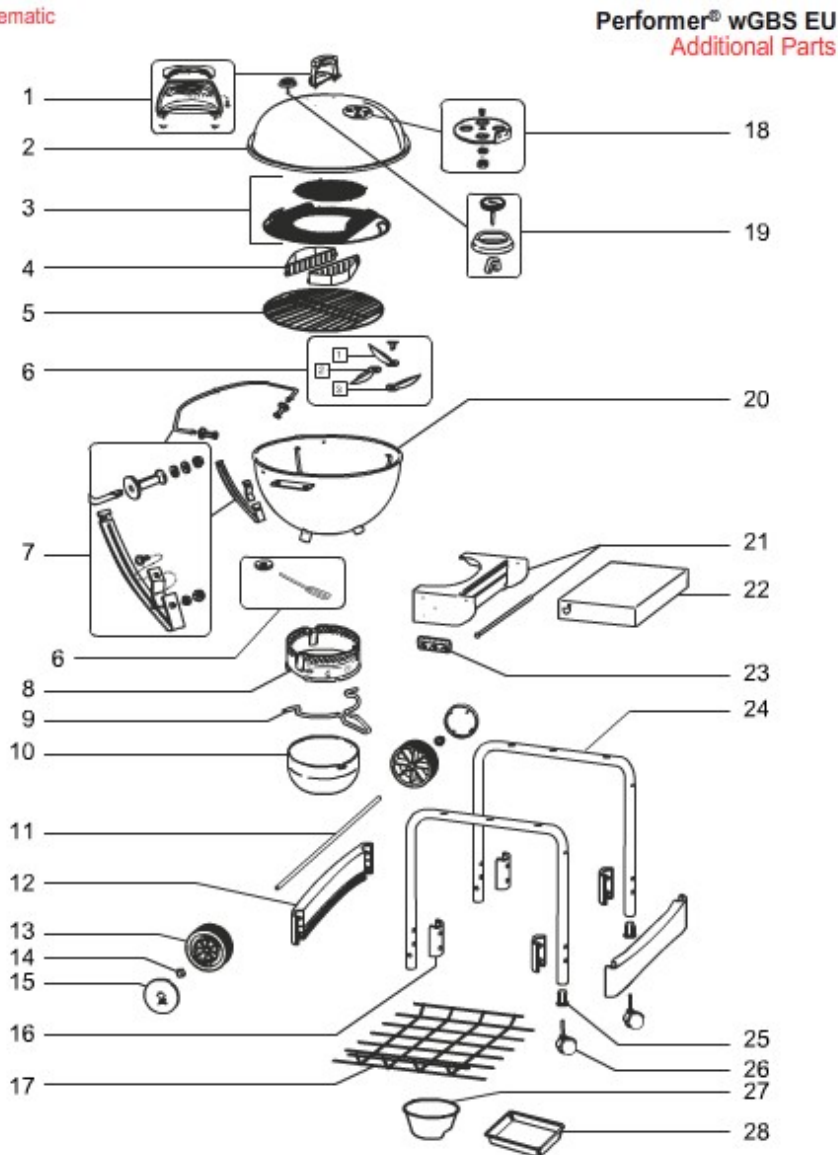

# SCHEMATICS

CUSTOMER SERVICE  
**1-800-446-1071**

Export (general) / Charcoal / Performer (2013-2014)

[VIEW ALL](#)

MODEL #: 15301004 DESCRIPTION: PERFORMER BLK W/GBS (2014) (EUROPE)

[Print Schematic](#)

04.14

SEQ	DESCRIPTION	PART#
A	Charcoal Owners Guide, export '15	57882
A	Assembly Guide, Performer Original w/GBS, EU '15	57863
W	Hardware, tuck away lid holder, Performer	91734
W	Hardware for pivot table, Performer Silver '13	60024
W	Hardware kit, Performer Charcoal '15	91748

1	Handle kit w/shield (black), '13	60298
2	Lid assembly, 22.5" Performer/Master-Touch, black '15	65147
3	Wire insert for 22.5" cooking grate	63075
3	22.5" cooking grate w/opening for insert	63077
4	Char-Basket assembly (qty. 1)	62423
5	Charcoal grate for 22" kettle	65947
6	One-Touch cleaning kit, 22"	90720
7	Hardware, tuck away lid holder '15	65188
8	22.5" Ash catcher ring, '15	65190
8	Ash catcher assembly, 22.5", black (for grills with GBS)	65162
9	22.5" Ash catcher handle '15	65195
9	Ash catcher assembly, 22.5", black (for grills with GBS)	65162
10	Ash catcher assembly, 22.5", black (for grills with GBS)	65162
10	Ash catcher bowl	65196
11	Axle, 22.5" One-Touch Platinum/Performer	60032
12	Leg frame bracket w/black caps, Performer	60029
13	6" Wheel w/insert (set of 2)	60031
14	Replacement hubcaps (pack of 3)	987101
15	Insert for 6" wheel, dark gray	80679
16	Caps for leg frame bracket (qty 2)	60030
17	Bottom rack, Performer silver '13	60027
18	Damper kit, '10	63070
18	Handle for lid damper, molded, black	63048
19	Bezel for thermometer, Charcoal	63027
19	Thermometer, Q, Spirit, Charcoal '14, Export	74239
20	Bowl, 22" One-Touch Platinum/Performer, black	65163
21	Bracket for side table, Performer Silver '13	60025
21	Hardware for pivot table, Performer Silver '13	60024
22	Side table, Performer Silver '13, black	60023