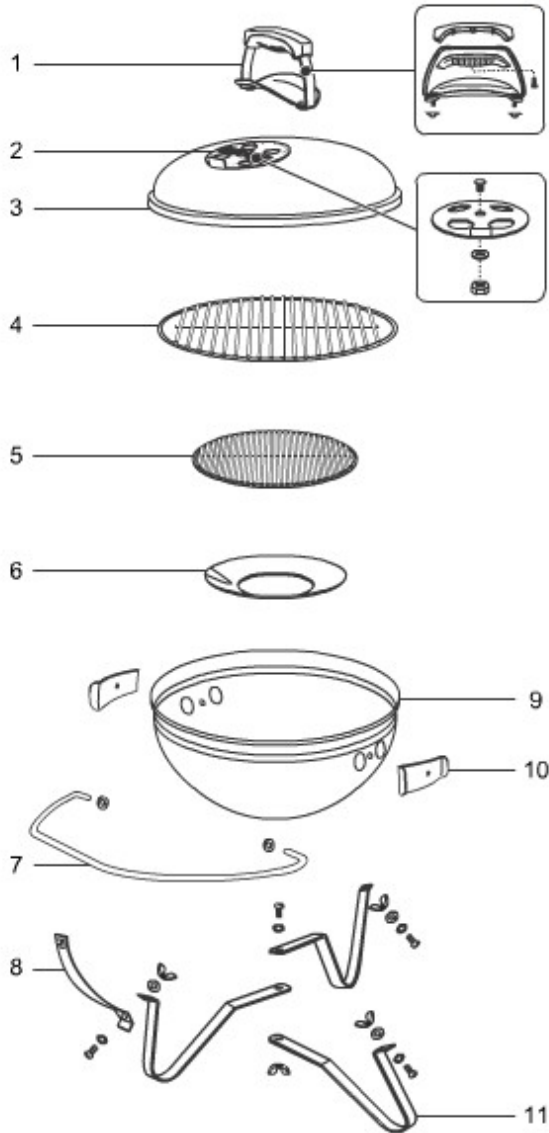

SCHEMATICS

CUSTOMER SERVICE
1-800-446-1071

Export (general) / Charcoal / Portables

[VIEW ALL](#)

MODEL #: 1121004 DESCRIPTION: SMOKEY JOE PREMIUM (2010) (EXPORT)

[Print Schematic](#)

Smokey Joe® Premium '10
Additional Parts

D	Hardware (complete) for Smokey Joe, Tuck-N-Carry, and Jumbo Joe charcoal grills.	80805
1	Handle kit w/shield, Smokey Joe, '10 EU, gray	80661
2	Damper kit	63059
3	Lid with shield, Smokey Joe '10, EU, sage	80702
3	Lid with shield, Smokey Joe '10, EU, bone	80703
3	Lid with shield, Smokey Joe '10, EU, turquoise	80704
3	Lid assembly w/shield, Smokey Joe Premium, Crimson, EU '14	65010
3	Lid assembly w/shield, Smokey Joe Premium, smoke, EU '14	65011
3	Lid assembly w/shield, Smokey Joe Premium, slate, EU '14	65012
3	Lid assembly w/shield, Smokey Joe, wedgewood	63091
3	Lid w/shield, Smokey Joe, grey	63082
3	Lid w/shield, Smokey Joe, lemon grass	63084
3	Lid w/shield, Smokey Joe, leaf green	63086
3	Lid w/shield, Smokey Joe, blue wave	63088
3	Lid for Smokey Joe, w/shield, '10 EU, copper	80738
3	Lid for Smokey Joe, w/shield, '10 EU, red	80737
3	Lid with shield, Smokey Joe '10, EU, black	80657
4	Cooking grate, 14.5" Smokey Joe, '10	80625
5	Charcoal grate, Smokey Joe, '10	80658
6	Grease tray-heat shield	80659
7	Wire lid lock/bowl dampers	80660
8	Support strap, lid lock, Smokey Joe	80447
9	Bowl assembly, Smokey Joe Premium '10, EU	80662
9	Bowl assembly, Smokey Joe Premium, sage, '10	80705
9	Bowl assembly, Smokey Joe Premium, bone, '10	80706
9	Bowl assembly, Smokey Joe Premium, turquoise, '10	80708
9	Tuck & Carry bowl assembly, Smokey Joe Premium, crimson, '14	65013
9	Tuck & Carry bowl assembly, Smokey Joe Premium, smoke, EU '14	65014
9	Tuck & Carry bowl assembly, Smokey Joe Premium, slate, EU '14	65015

43 Items Found

[SCROLL TO TOP](#)

[View All](#)